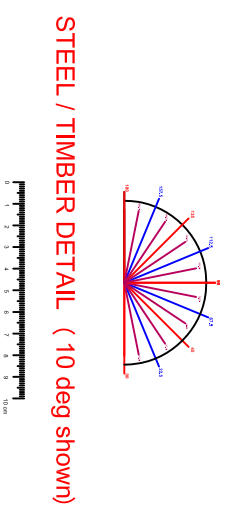

Typical Glazing Bar Details

HG57 MEDIUM BAR