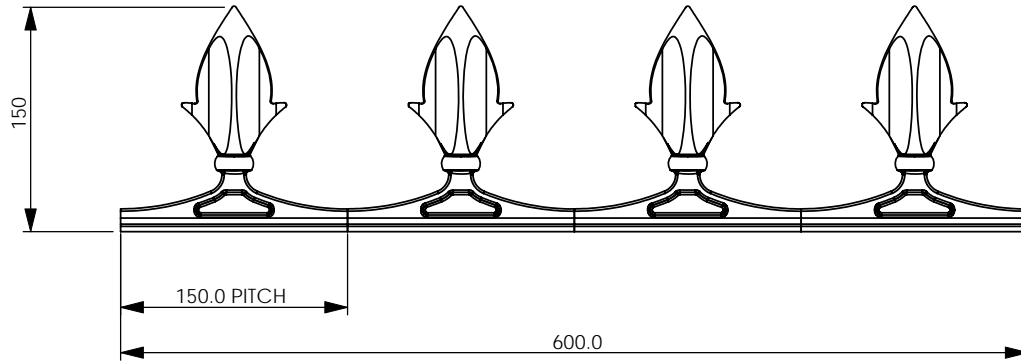

Medium Gallows Bracket (11 1/2" x 11 1/2")
£ 40.00 + vat (each)

Quay Ball Finial (4" Dia)
£ 40.00 + vat (each)

Small Gallows Bracket (8 1/2" x 8 1/2")
£ 30.00 + vat (each)

Quay Side Spike (12" High)
£ 35.00 + vat (each)

Speedfit Tie Bar Kit £ 98.00 + vat (each)
Tie Rod + Alum Cover £ 20.00 + vat (each)
(2500mm long)

DO NOT SCALE

REMOVE ALL SHARP EDGES.
FINE MACHINE ALL OVER
UNLESS OTHERWISE INDICATED.

DO NOT SCALE

REMOVE ALL SHARP EDGES.
FINE MACHINE ALL OVER
UNLESS OTHERWISE INDICATED