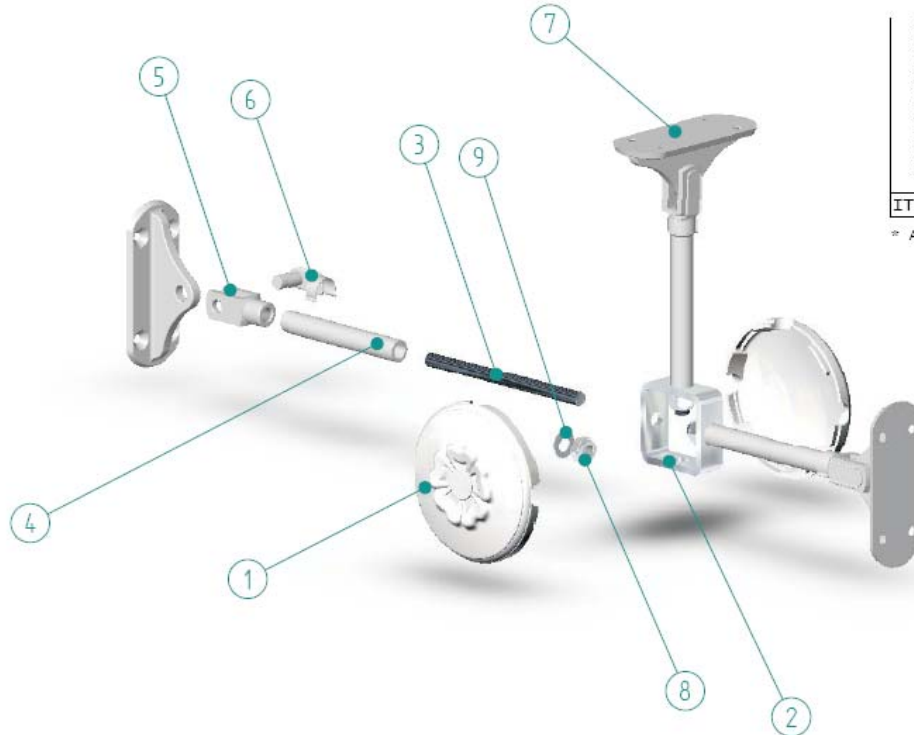

Est. 1971

3 Way Tie Bar Kit Assembly (8660)

9	TBK1009	WASHER	3
8	TBK1008	NYLOC NUT	3
7	TBK1007*	FIXING BRACKET	3
6	TBK1006*	CLEVIS CLIP	3
5	TBK1005*	CLEVIS	3
4	TBK1004*	COVER TUBE	3
3	TBK1003	SCREWED ROD	3
2	TBK1002	SUPPORT	1
1	TBK1001*	COVER DISC	1pr
ITEM	PART No.	DESCRIPTION	QUANT