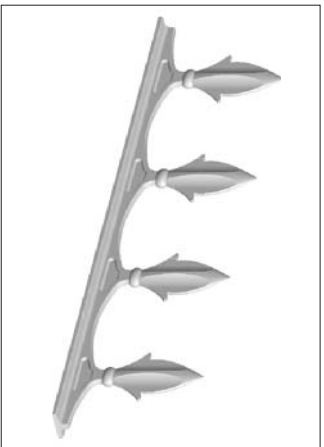

Howells Glazing Aluminium Accessories

Standard Tudor Cresting (500mm) Long
£ 20.00 + vat (each)

Standard Tudor Cresting (500mm) Long
£ 42.00 + vat (each)

Standard Tudor Cresting & Finial (400mm) Long
£ 20.00 + vat (each)

Medium Gallows Bracket (11 1/2" x 11 1/2")
£ 40.00 + vat (each)

Quay Ball Finial (4" Dia)
£ 40.00 + vat (each)

Small Gallows Bracket (8 1/2" x 8 1/2")
£ 30.00 + vat (each)

Quay Side Spike (12" High)
£ 35.00 + vat (each)

Speedfit Tie Bar Kit £ 98.00 + vat (each)
Tie Rod + Alum Cover £ 20.00 + vat (each)
(2500mm long)

DO NOT SCALE

REMOVE ALL SHARP EDGES.
FINE MACHINE ALL OVER
UNLESS OTHERWISE INDICATED.

DO NOT SCALE

REMOVE ALL SHARP EDGES.
FINE MACHINE ALL OVER
UNLESS OTHERWISE INDICATED