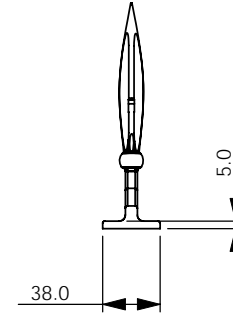

Medium Gallows Bracket (11 1/2" x 11 1/2")
£ 40.00 + vat (each)

Quay Ball Finial (4" Dia)
£ 40.00 + vat (each)

Small Gallows Bracket (8 1/2" x 8 1/2")
£ 30.00 + vat (each)

Quay Side Spike (12" High)
£ 35.00 + vat (each)

Speedfit Tie Bar Kit £ 98.00 + vat (each)
Tie Rod + Alum Cover £ 20.00 + vat (each)
(2500mm long)

DO NOT SCALE

REMOVE ALL SHARP EDGES.
FINE MACHINE ALL OVER
UNLESS OTHERWISE INDICATED.

DO NOT SCALE

REMOVE ALL SHARP EDGES.
FINE MACHINE ALL OVER
UNLESS OTHERWISE INDICATED