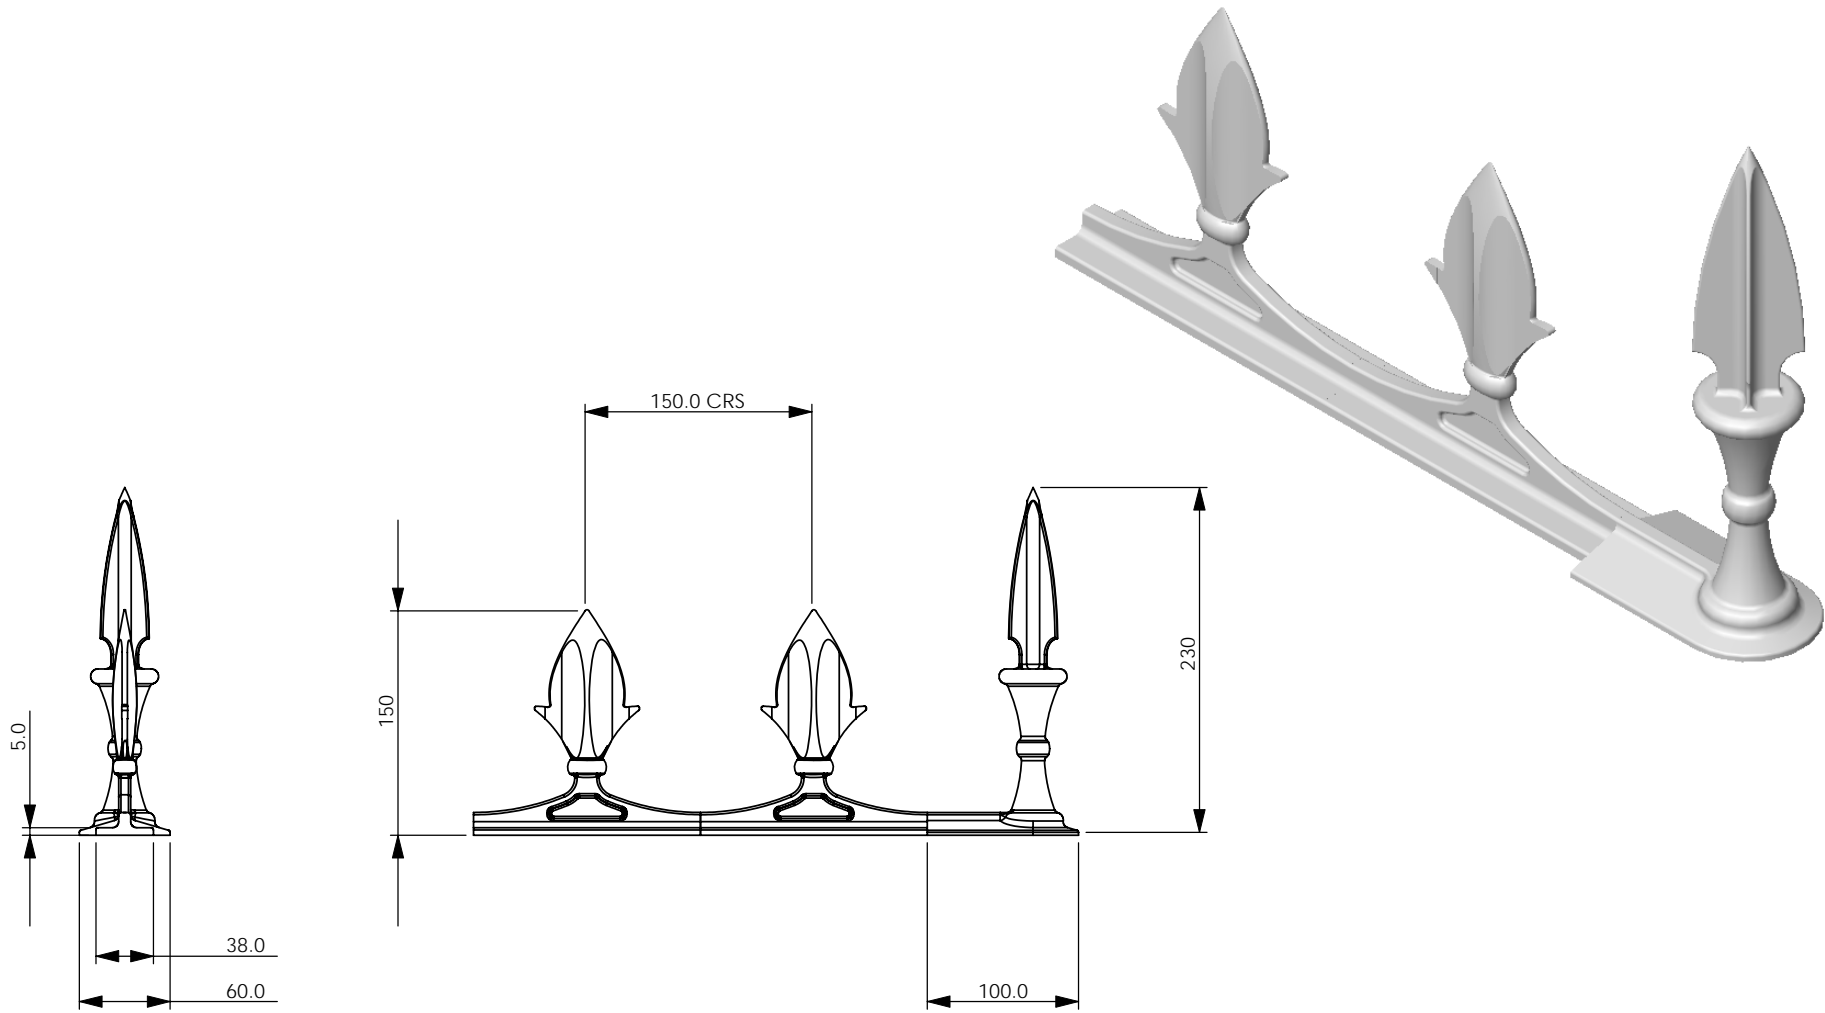

Speedfit Tie Bar Kit £ 98.00 + vat (each)
Tie Rod + Alum Cover £ 20.00 + vat (each)
(2500mm long)

DO NOT SCALE

REMOVE ALL SHARP EDGES.
FINE MACHINE ALL OVER
UNLESS OTHERWISE INDICATED.

DO NOT SCALE

REMOVE ALL SHARP EDGES.
FINE MACHINE ALL OVER
UNLESS OTHERWISE INDICATED