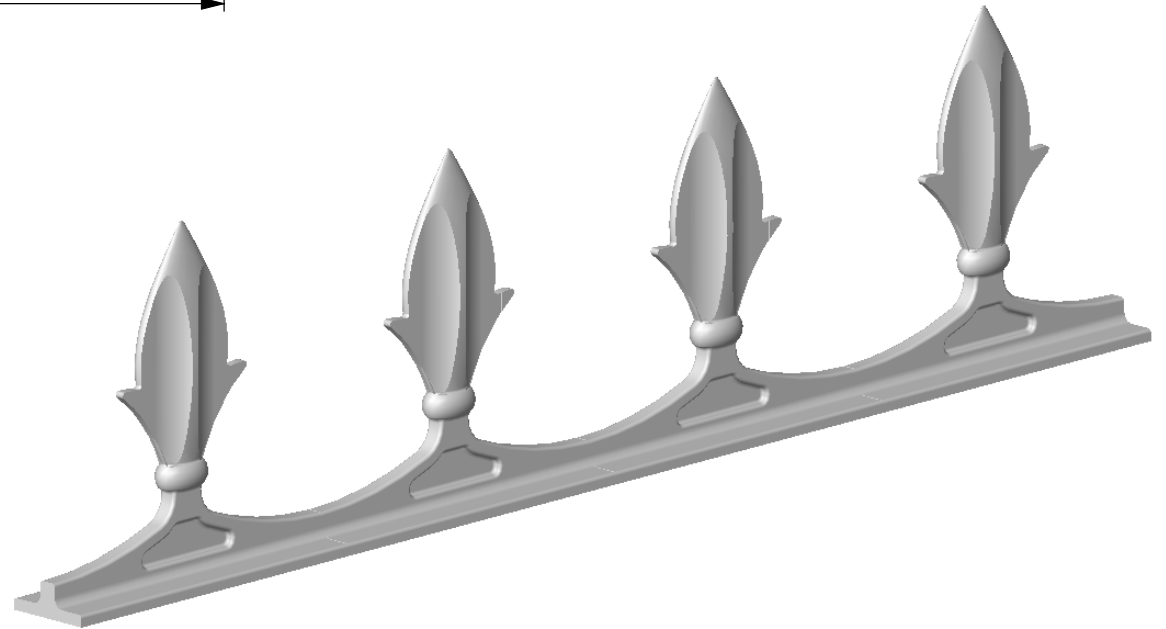

Medium Gallows Bracket (11 1/2" x 11 1/2")
£ 40.00 + vat (each)

Quay Ball Finial (4" Dia)
£ 40.00 + vat (each)

Small Gallows Bracket (8 1/2" x 8 1/2")
£ 30.00 + vat (each)

Quay Side Spike (12" High)
£ 35.00 + vat (each)

Speedfit Tie Bar Kit £ 98.00 + vat (each)
Tie Rod + Alum Cover £ 20.00 + vat (each)
(2500mm long)

DO NOT SCALE

REMOVE ALL SHARP EDGES.
FINE MACHINE ALL OVER
UNLESS OTHERWISE INDICATED.

DO NOT SCALE

REMOVE ALL SHARP EDGES.
FINE MACHINE ALL OVER
UNLESS OTHERWISE INDICATED