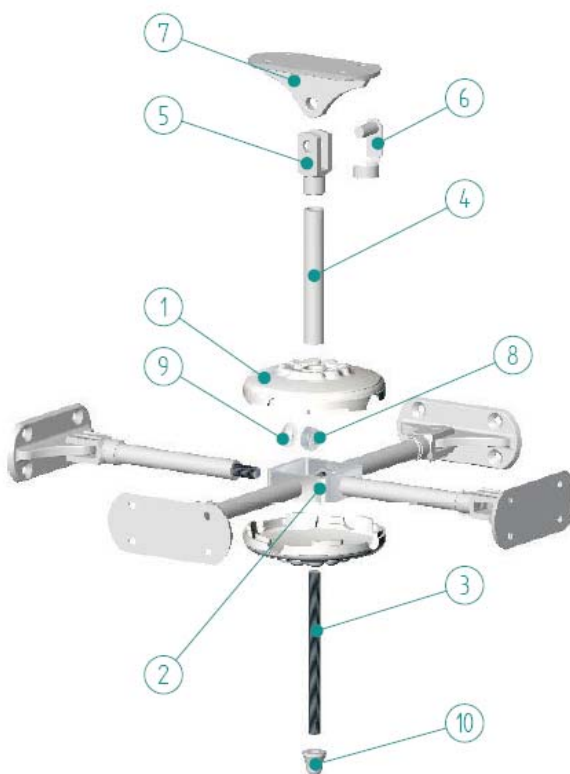

Est. 1971

3 Way Tie Bar Kit Assembly (8660)

9	TBK1009	WASHER	3
8	TBK1008	NYLOC NUT	3
7	TBK1007*	FIXING BRACKET	3
6	TBK1006*	CLEVIS CLIP	3
5	TBK1005*	CLEVIS	3
4	TBK1004*	COVER TUBE	3
3	TBK1003	SCREWED ROD	3
2	TBK1002	SUPPORT	1
1	TBK1001*	COVER DISC	1pr
ITEM	PART No.	DESCRIPTION	QUANT

* Add suffix for colour - W for White
B for Brown
C for Caramel

5 Way Tie Bar Kit Assembly (8661)

10	TBK1010*	DECORATIVE NUT	1
9	TBK1009	WASHER	5
8	TBK1008	NYLOC NUT	5
7	TBK1007*	FIXING BRACKET	5
6	TBK1006*	CLEVIS CLIP	5
5	TBK1005*	CLEVIS	5
4	TBK1004*	COVER TUBE	5
3	TBK1003	SCREWED ROD	5
2	TBK1002	SUPPORT	1
1	TBK1001*	COVER DISC	1pr
ITEM	PART No.	DESCRIPTION	QUANT